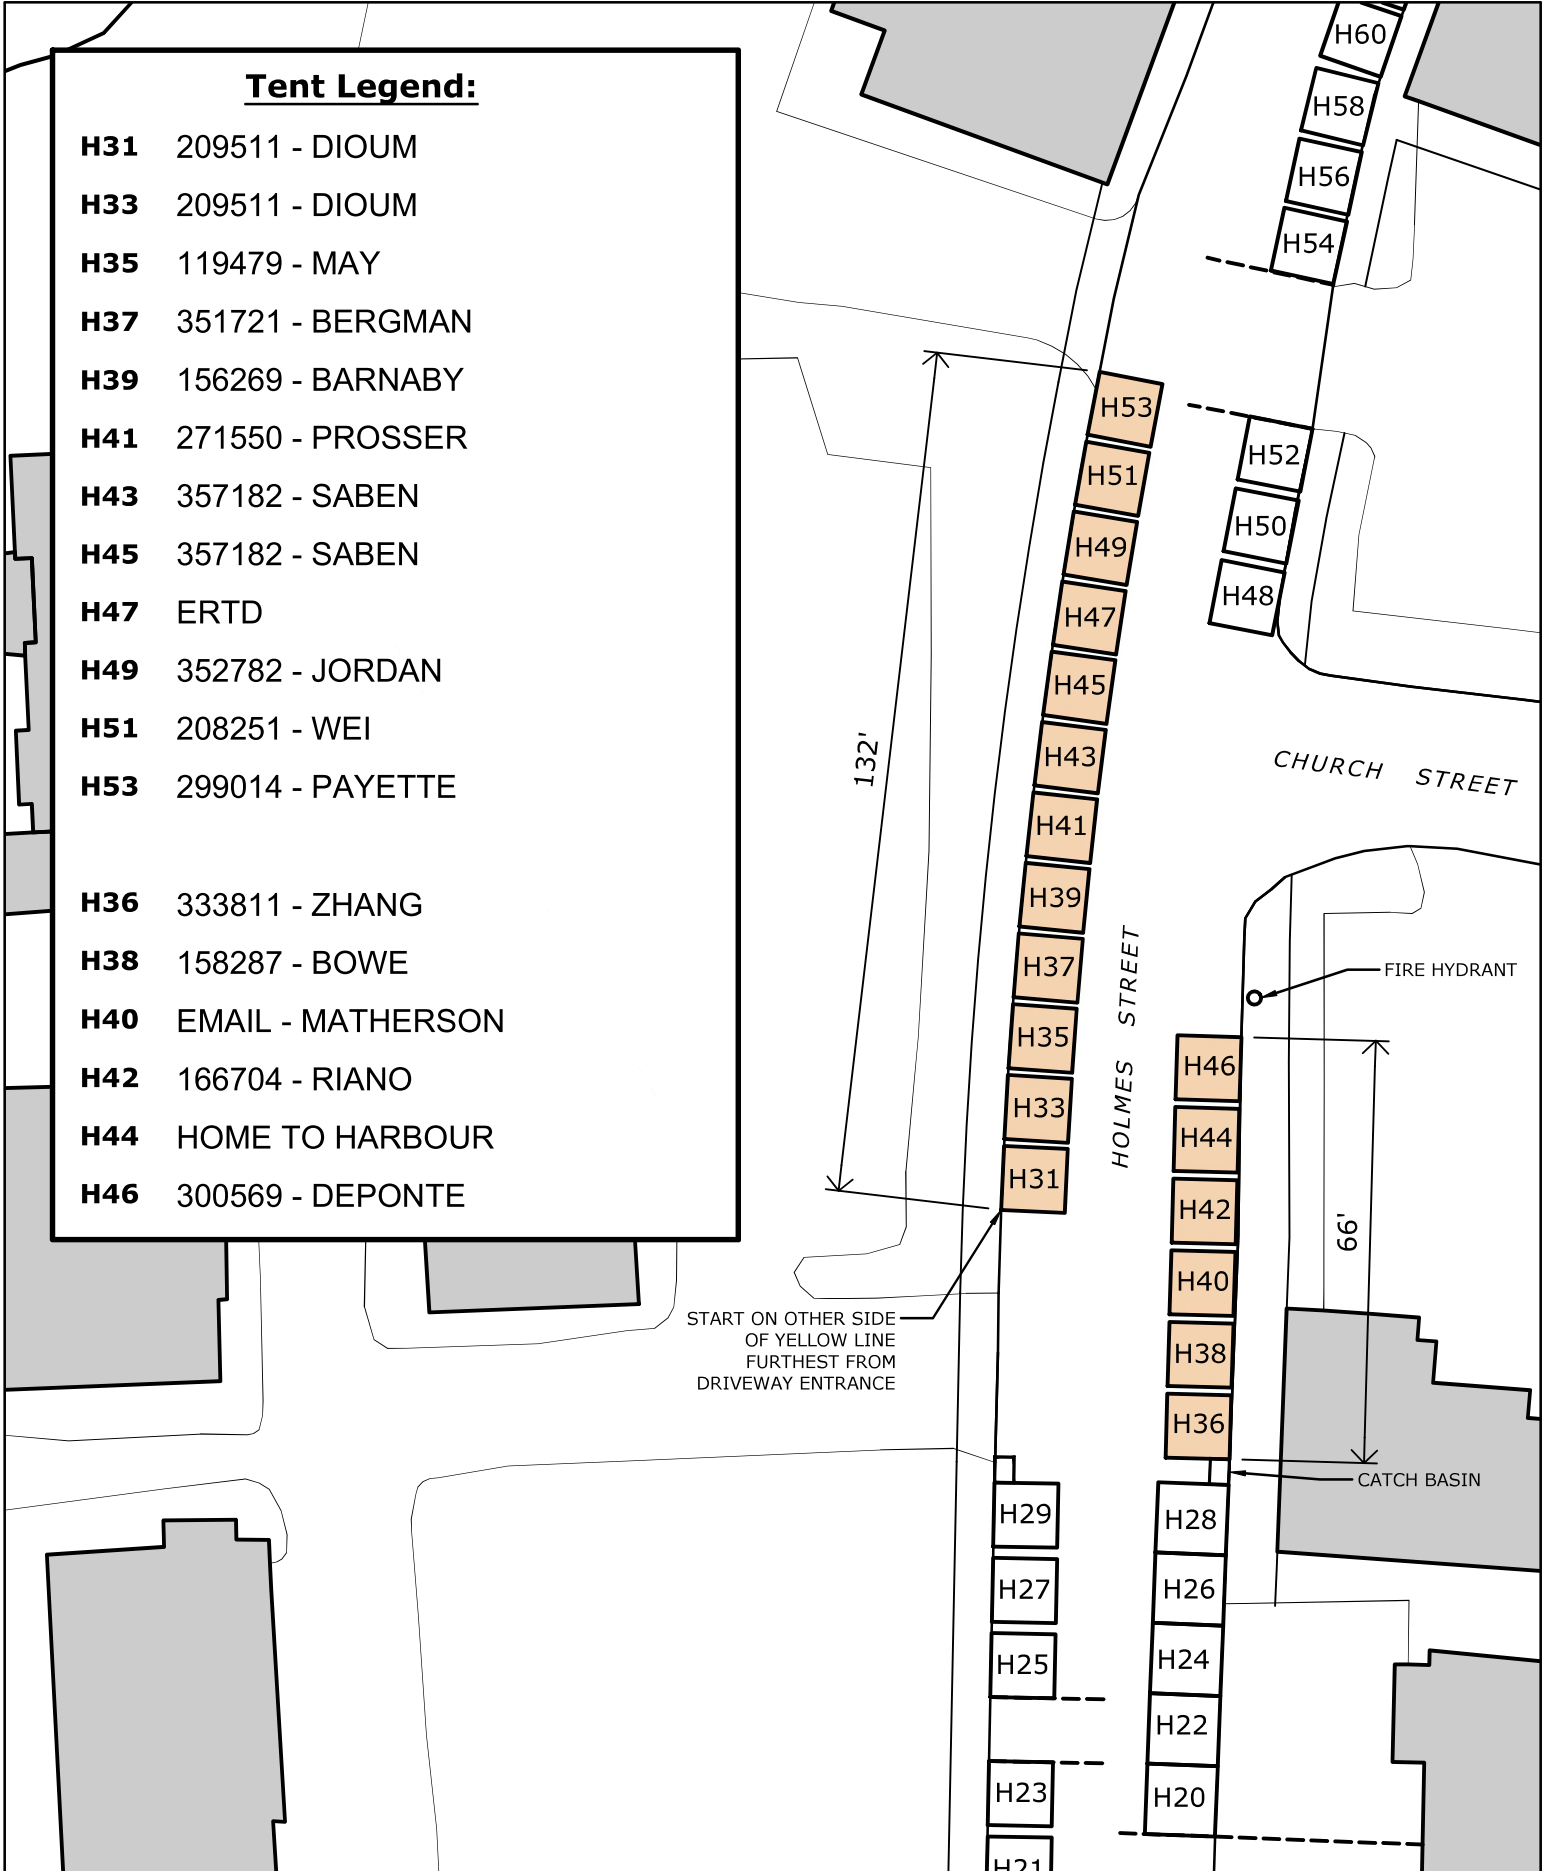

Holmes Street

Tent Legend:

- **H31** 209511 - DIOUM
- **H33** 209511 - DIOUM
- **H35** 119479 - MAY
- **H37** 351721 - BERGMAN
- **H39** 156269 - BARNABY
- **H41** 271550 - PROSSER
- **H43** 357182 - SABEN
- **H45** 357182 - SABEN
- **H47** ERTD
- **H49** 352782 - JORDAN
- **H51** 208251 - WEI
- **H53** 299014 - PAYETTE

- **H36** 333811 - ZHANG
- **H38** 158287 - BOWE
- **H40** EMAIL - MATHERSON
- **H42** 166704 - RIANO
- **H44** HOME TO HARBOUR
- **H46** 300569 - DEPONTE

START ON OTHER SIDE
OF YELLOW LINE
FURTHEST FROM
DRIVEWAY ENTRANCE

FIRE HYDRANT

66'

CATCH BASIN

HOLMES STREET

CHURCH STREET

132'